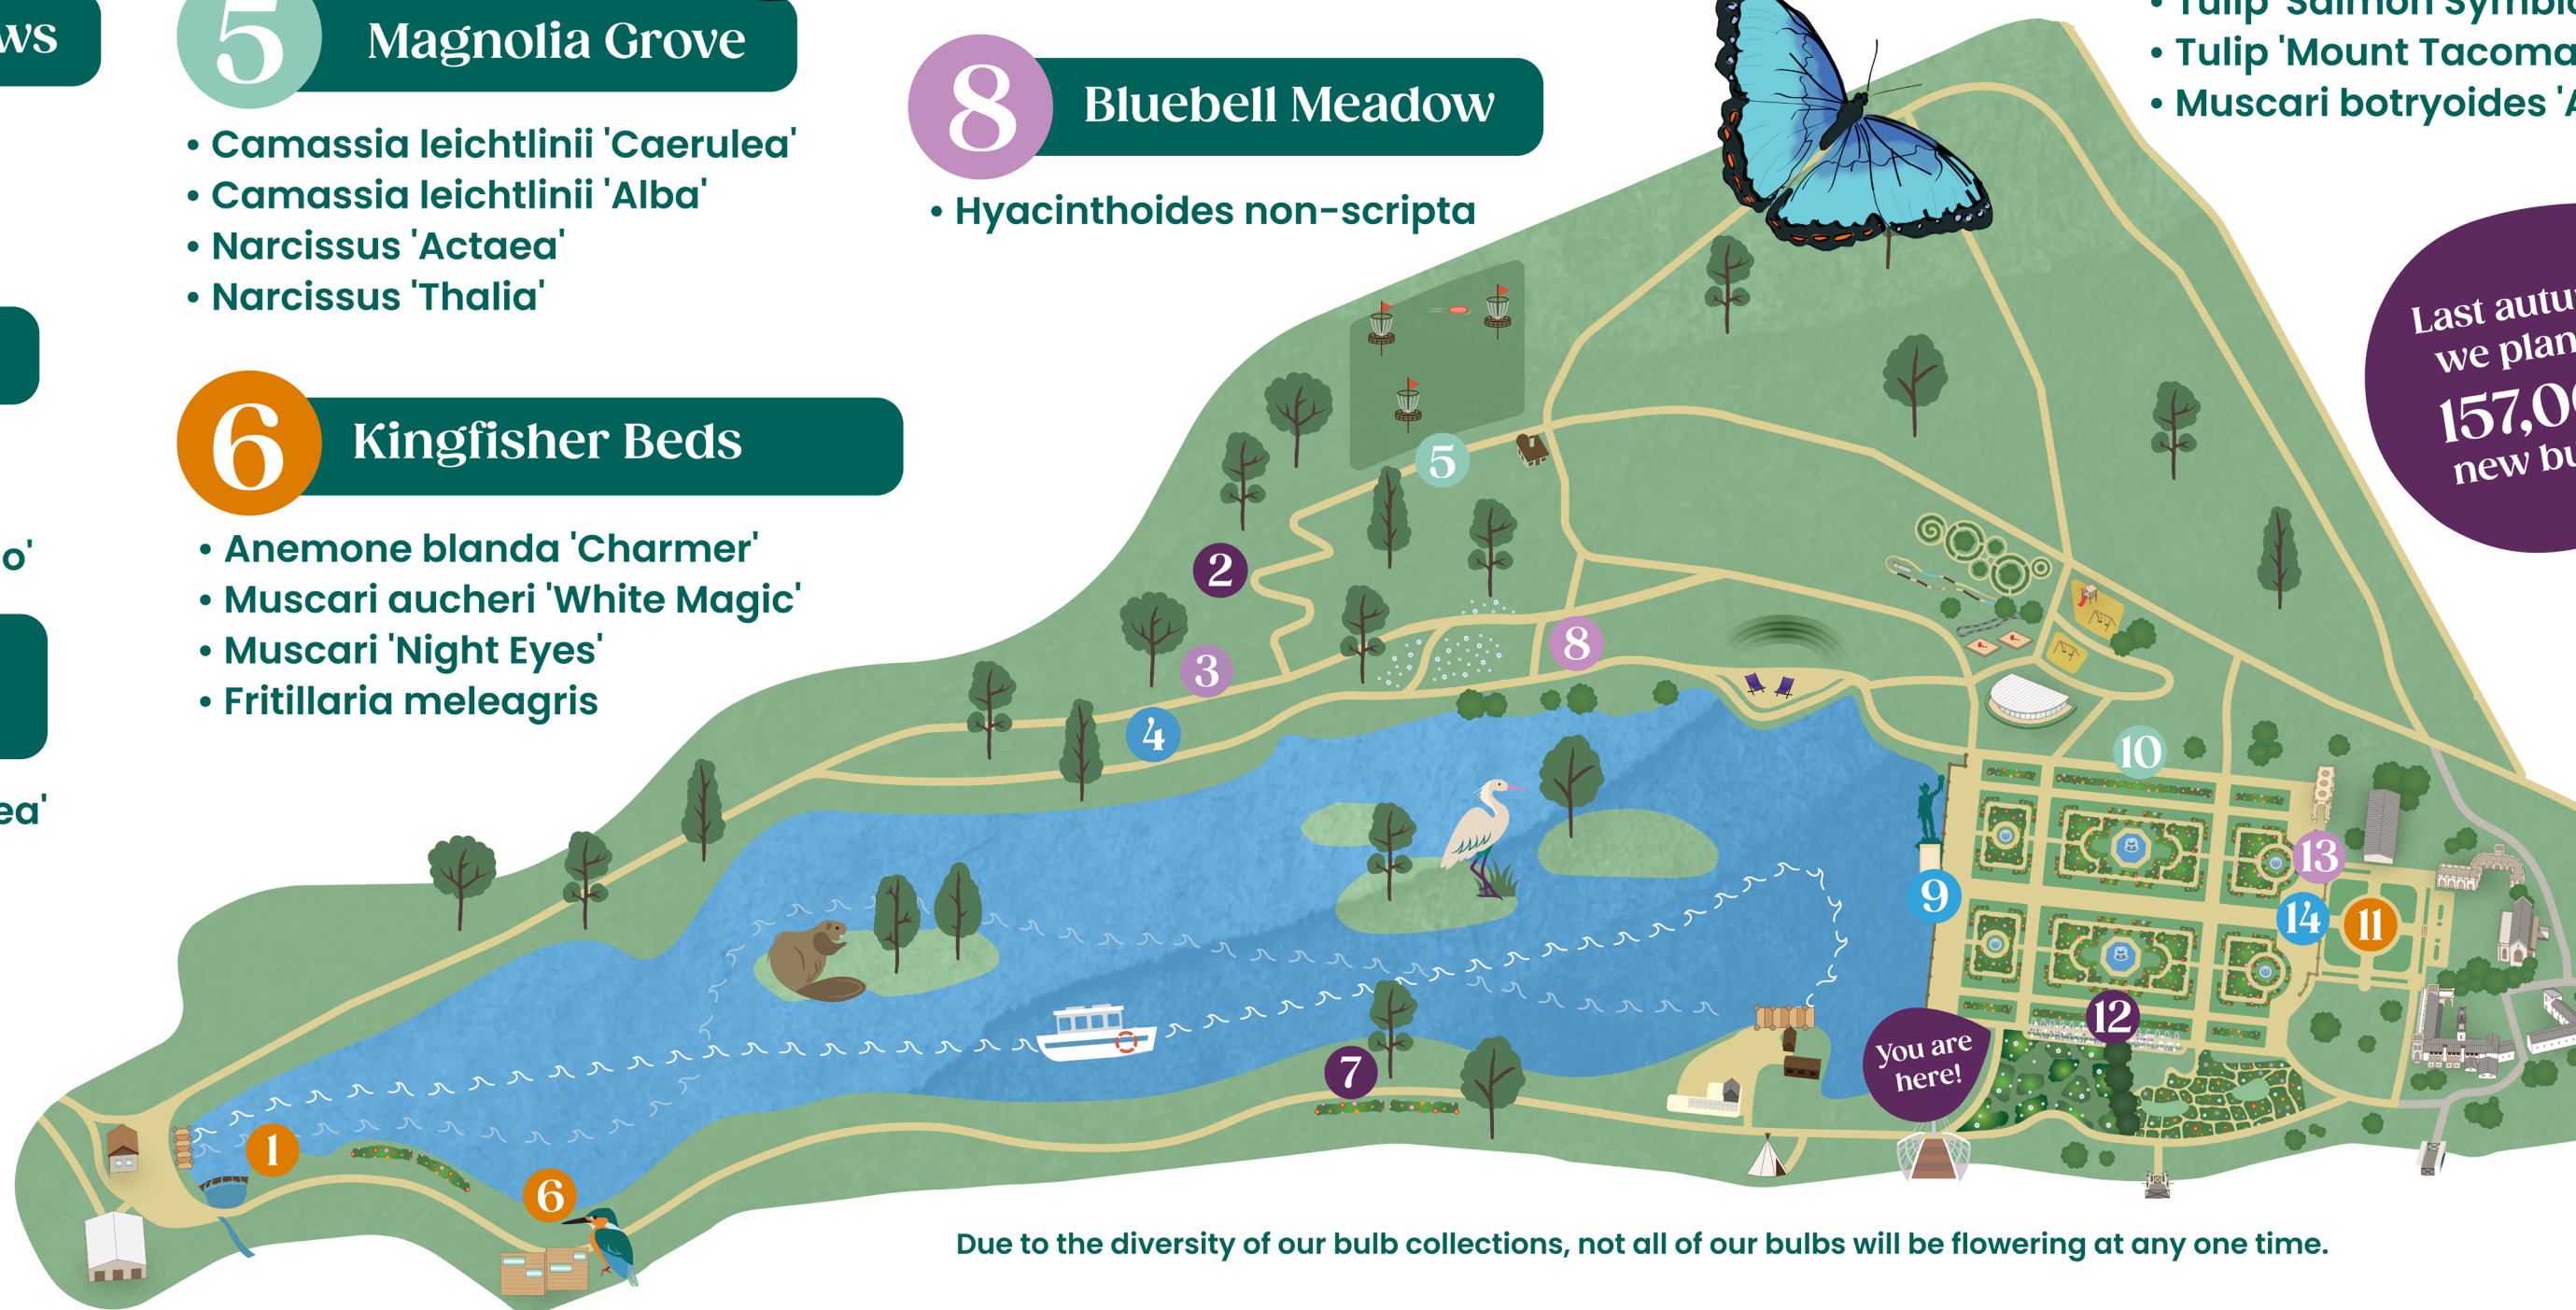

10 Long Borders

- Tulipa 'Ballerina'
- Tulipa 'Don Quichotte'
- Tulipa 'Sarah Raven'
- Tulipa 'Temple of Beauty'
- Tulipa 'West Point'
- Tulipa 'Shirley'
- Tulipa 'White Triumphator'
- Allium 'His Excellence'
- Allium 'Silver Spring'
- Allium 'Purple Sensation'
- Allium 'Universe'
- Allium 'Pink Jewel'
- Allium 'White Giant'
- Allium 'Gladiator'

11 Upper Flower Garden

- Fritillaria persica
- Tulip 'White Triumphator'
- Tulip 'Claudia'
- Tulip 'Royal Acres'
- Tulip 'Purple Dream'
- Tulip 'Royal Virgin'
- Tulip 'Blue Parrot'
- Tulip 'Rem's Favourite'
- Tulip 'Purple Prince'
- Tulip 'Flaming Flag'
- Hyacinth 'Carnegie'

14 Balustrade Large Pots

- Fritillaria imperialis 'Rubra Maxima'
- Fritillaria imperialis 'Maxima Lutea'
- Tulip 'Golden Apeldoorn'
- Tulip 'Fiery Dream'
- Narcissus 'Jetfire'

Pick up a free Spring Bulb activity leaflet from the Visitor Centre!

Last autumn, we planted 157,000 new bulbs!

You are here!

Due to the diversity of our bulb collections, not all of our bulbs will be flowering at any one time.